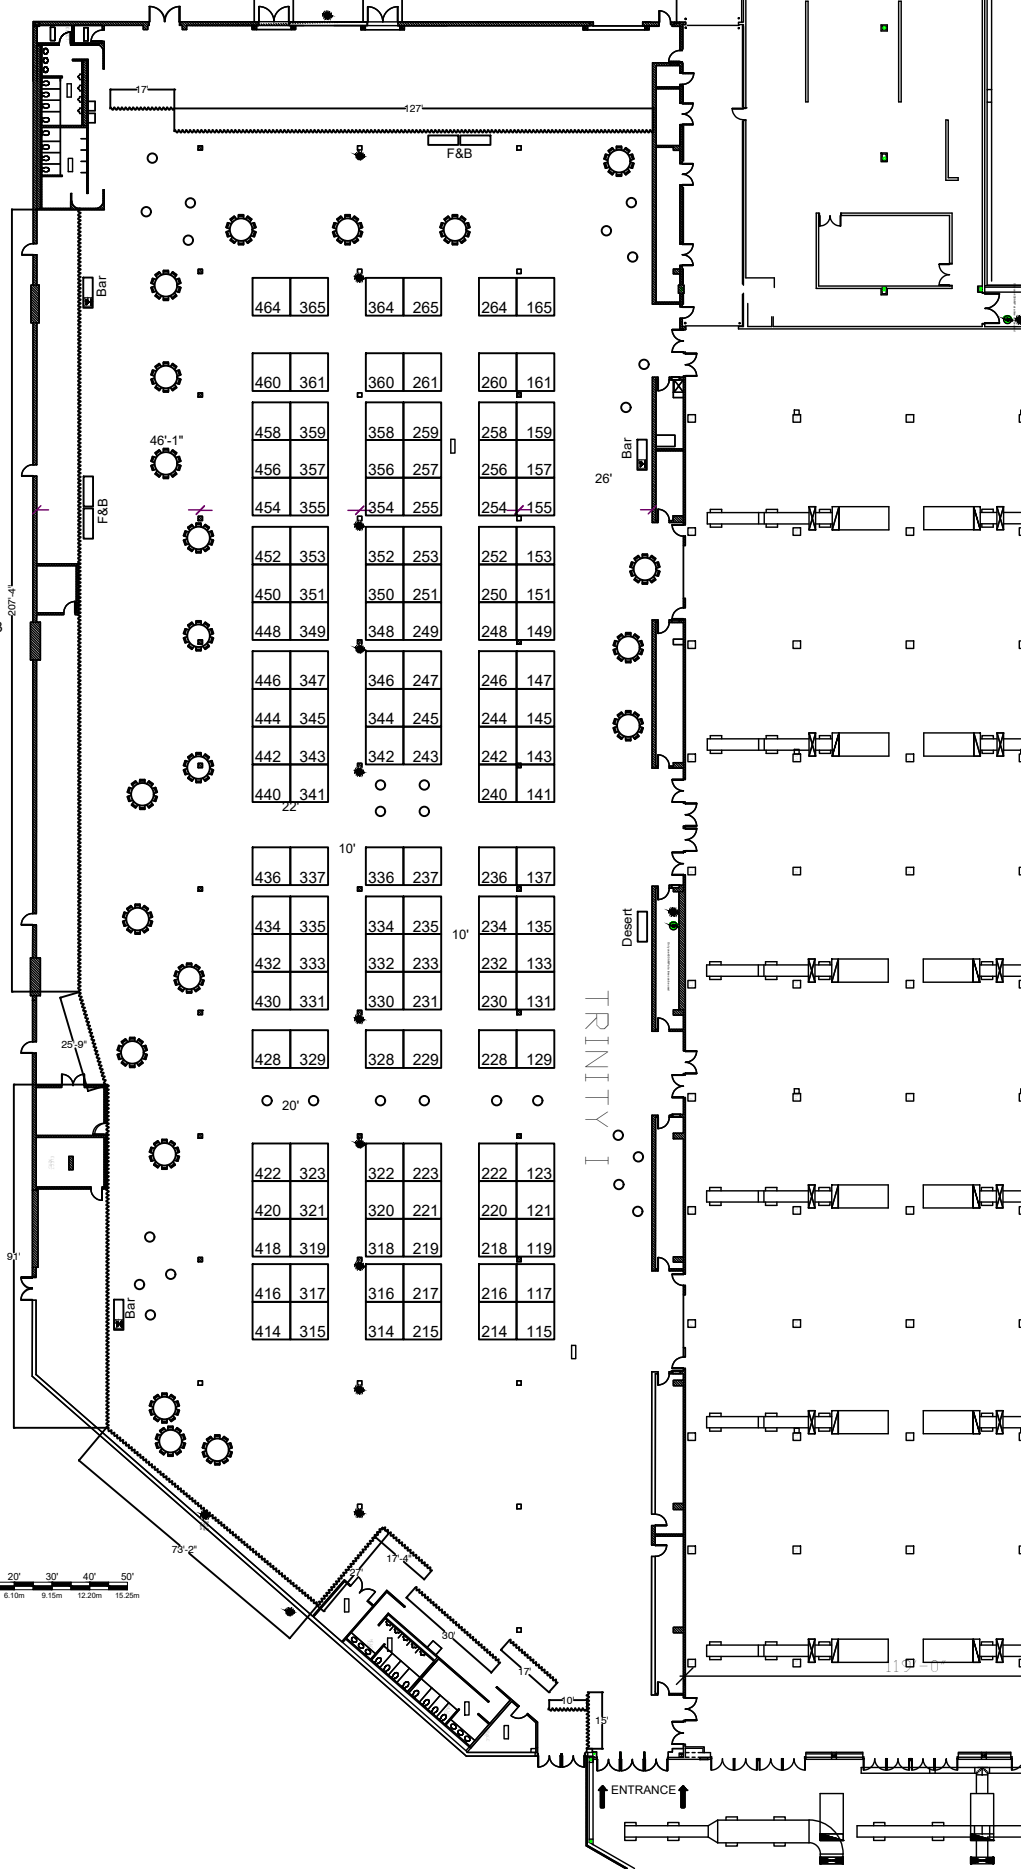

Booth Inventory as of 09/15/2023

Dimension	Qty
10'x10'	130
Totals:	130

Southeastern Electric Exchange 2024
 2024
 Hilton Anatole Dallas / Trinity Ballroom 1 / Dallas, Texas