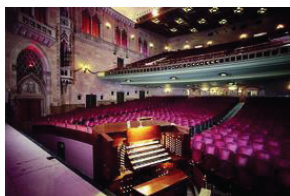

Spotlight Tour at Hershey Theatre

Experience the tour that takes you behind the scenes of "The Most Impressive Theatre in Pennsylvania." From balcony to basement, Hershey Theatre has undergone a three-year, three-million dollar dazzling restoration - bringing back the opulence of opening night in 1933. Learn the details of this historic project and the inside story of Milton S. Hershey's Entertainment Showplace. For reservations or more information about shows available during your stay, visit HersheyTheatre.com.