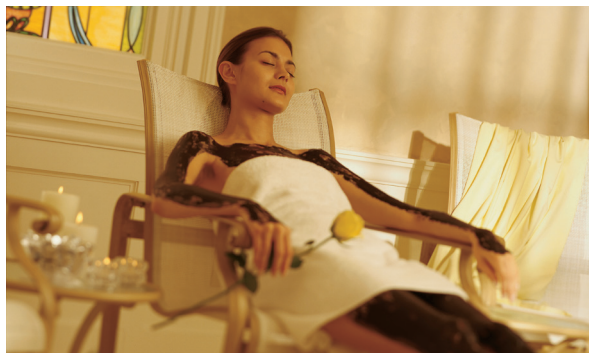

SUGGESTED ACTIVITIES

A visit to Hershey would not be complete without experiencing chocolate-themed treatments at *The Spa At The Hotel Hershey*®.

For reservations, call 1-800-HERSHEY (437-7439).

Below is a sample of signature services.

Whipped Cocoa Bath™*, 15 minutes

Settle into our foaming chocolate milk bath for a soothing and softening signature Hershey treatment. Milk will soften and renew the skin while you indulge in this chocolate experience.

Cocoa Massage, 50 minutes

Only in Hershey, Pennsylvania, are you able to relax and enjoy chocolate without a single calorie. Our signature chocolate-scented massage oil along with a classic Swedish massage will soothe your senses.

Hershey Refresher Facial, 30 minutes

Perfect for those who are on the run and want a refreshing facial.

After a cleansing of the skin, enjoy a personalized mask and finishing moisturizer.

*Chocolate Fondue Wrap**, 60 minutes

Our exclusive formula of warmed moor mud and essence of cocoa revitalizes and nourishes the skin as it relaxes the body. A luxurious body brushing is followed by the fondue application. The body is then wrapped in a soft warm blanket to enhance the total effect. A Vichy shower rinse culminates the effect.

Sweet Hands & Feet

*Hands**, 50 minutes; *Feet*, 60 minutes

The ultimate chocolate experience for your hands and feet! Enjoy either a classic manicure or pedicure with a chocolate sugar exfoliation, chocolate mask for the feet, paraffin dip, and chocolate moisturizing massage.

ChocolateSpa.com

For your convenience, a 20% service charge will be added to your bill.

*This spa service is not recommended for guests who are pregnant.